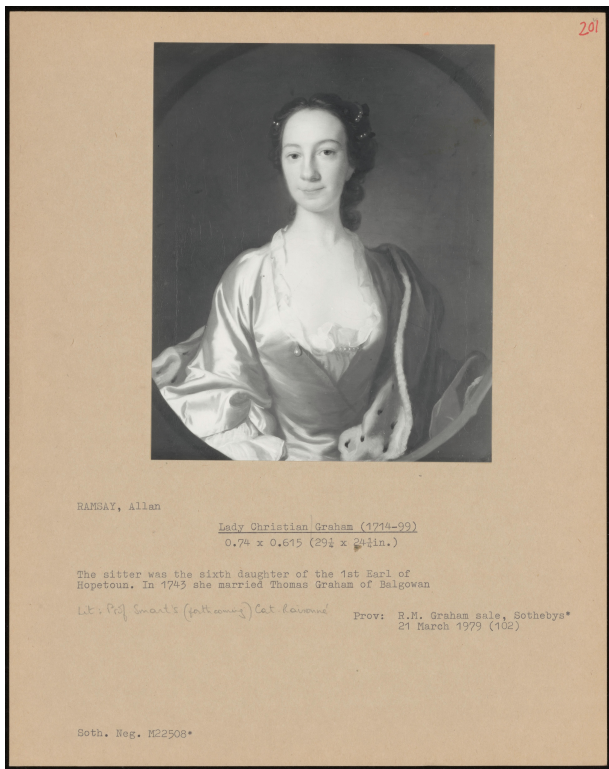

Basic Detail Report

PA-F04725-0027

Title

Lady Christian Graham (1714-99)

Dimensions

Overall: 74.3 x 62.2 cm

Provenance

R. M. Graham sale, Sotheby's, 21 March 1979 (102)