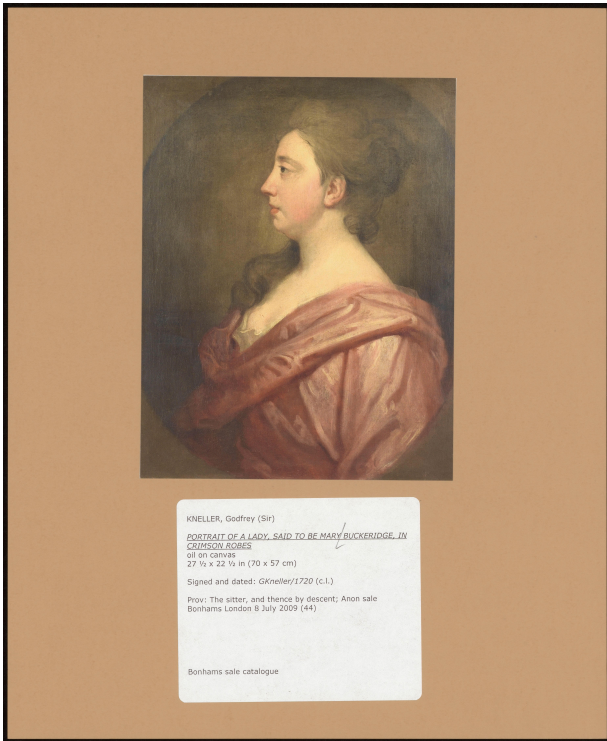

Basic Detail Report

PA-F04816-0049

Title

Portrait Of A Lady, Said To Be Mary Buckeridge, In Crimson Robes

Dimensions

27 1/2 x 22 1/2 inches (70 x 57 cm)

Date

1720

Inscription

Signed and dated: gkneller/ 1720 (c. L.)

Provenance

The sitter, and thence by descent; Anonymous sale Bonhams London 8 July 2009 (44)