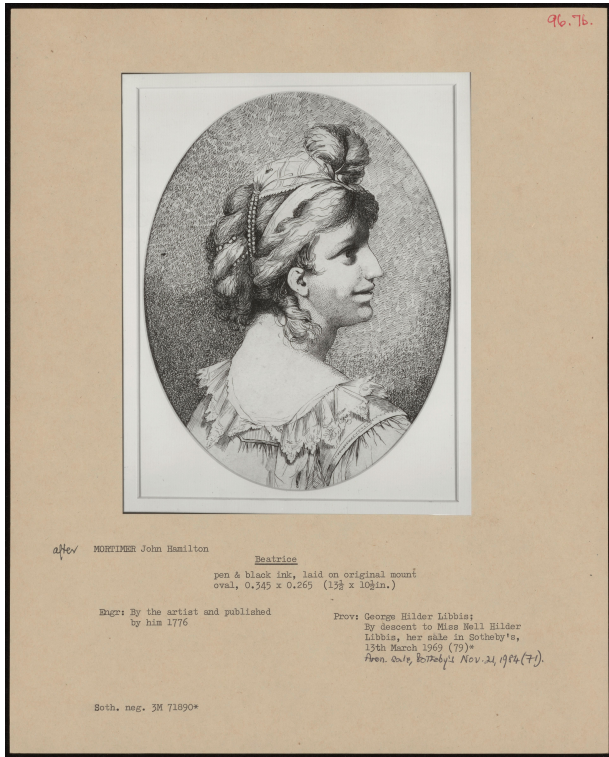

Basic Detail Report

PA-F04876-0039

Title

Beatrice

Dimensions

0.345 x 0.265 (13 1/2 x 10 1/2 inches)

Provenance

George Hilder Libbis; By descent to Miss Nell Hilder Libbis, her sale in Sotheby's, 13 March 1969 (79), Anonymous sale, Sotheby's, November 21, 1984 (71)