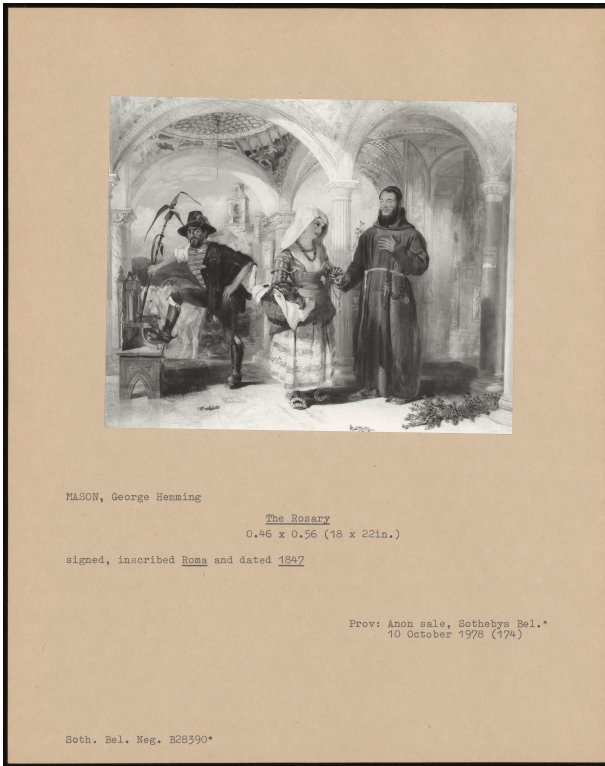

# Basic Detail Report

**PA-F04920-0007**

**Title**  
The Rosary

**Dimensions**  
0.46 x 0.56 (18 x 22 inches)

**Date**  
1847

**Inscription**  
Signed, inscribed Roma and dated 1847

**Provenance**  
Anonymous sale, Sotheby's Belgravia, 10 October 1978 (174)