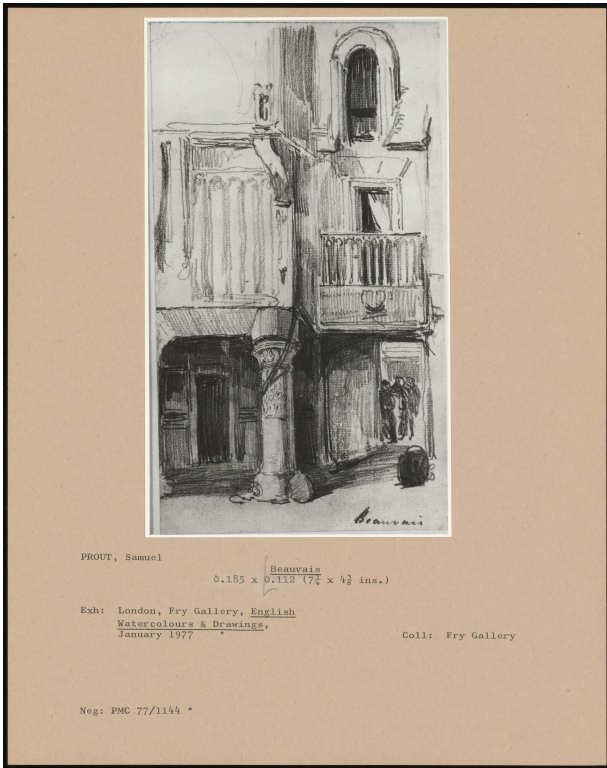

Basic Detail Report

PA-F06016-0003

Title

Beauvais

Dimensions

0.185 x 0.112 (7 1/4 x 4 3/8 inches)

Provenance

Cyril Fry Gallery, London

Exhibition history

London, Fry Gallery, English Watercolours and Drawings, January 1977