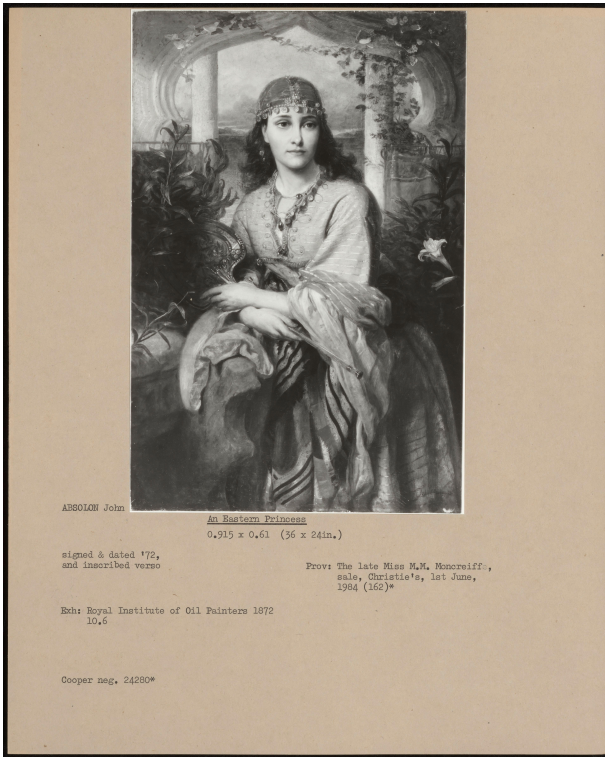

Basic Detail Report

PA-F06345-0005

Title

An Eastern Princess

Dimensions

0.915 x 0.61 (36 x 24 inches)

Inscription

Signed and dated '72, and inscribed verso

Provenance

The Late Miss M. M. Moncreiffe, sale, Christie's, 1 June 1984 (162)

Exhibition history

Royal Institute of Oil Painters 1872 10. 6