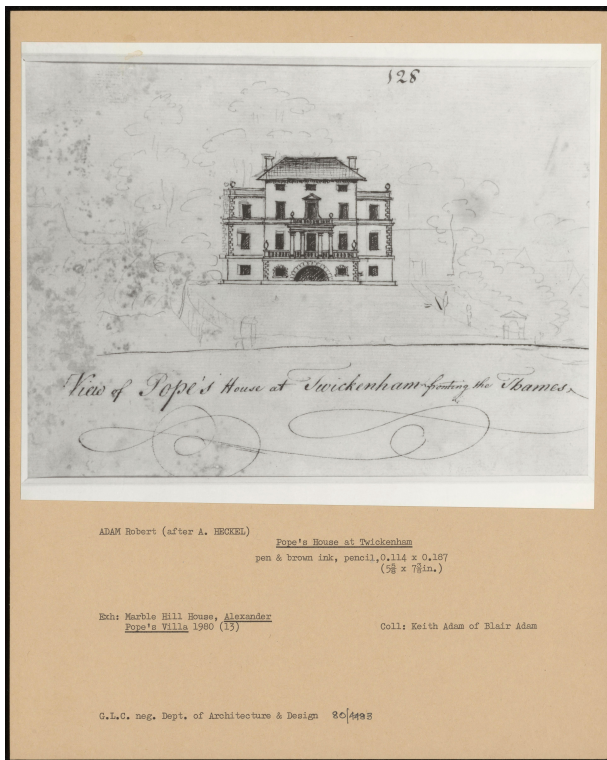

Basic Detail Report

PA-F06333-0021

Title

Pope's House At Twickenham

Dimensions

0.114 x 0.187 (5 5/8 x 7 3/8 inches)

Provenance

Keith Adam of Blair Adam

Exhibition history

Marble Hill House, Alexander Pope's Villa 1980 (13)