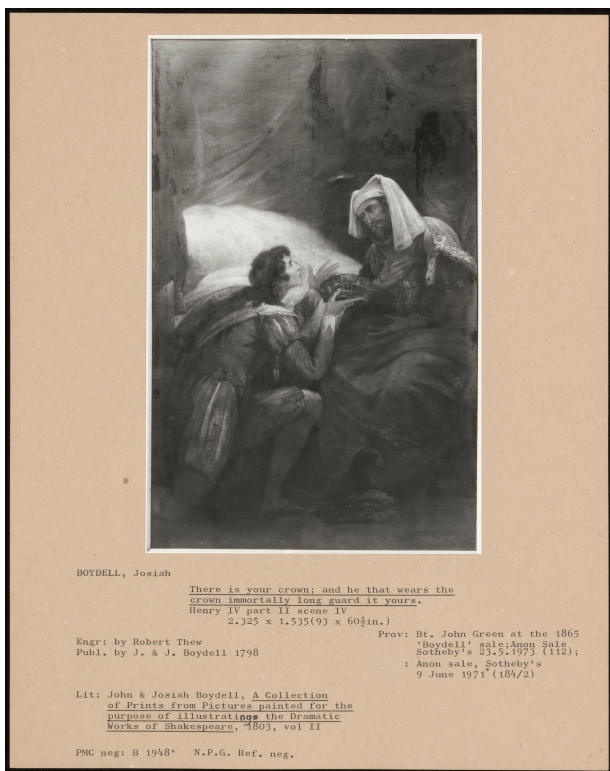

Basic Detail Report

BOYDELL, Josiah

PMC neg. B 1948* N.P.G. Ref. neg.

PA-F07085-0005

Title

There Is Your Crown; And He That Wears The Crown Immortally
Long Guard It Yours ; Henry Iv Part Ii Scene Iv

Dimensions

2.325 x 1.535(93 x 60 1/2 inches)

Provenance

bought John Green at the 1865 'Boydell' sale; Anonymous sale,
Sotheby's, 23 May 1973 (112), 9 June 1971 (184/2)

Publication history

John and Josiah Boydell, A Collection of Prints from Pictures
painted for the purpose of illustrations the Dramatic Works of
Shakespeare, 1803 vol II