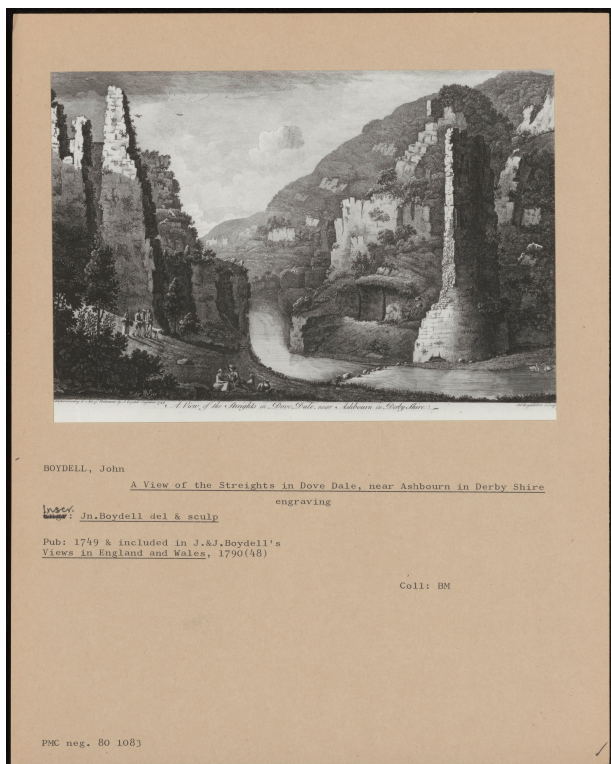

Basic Detail Report

PA-F07081-0061

Title

A View Of The Strights In Dove Dale, Near Ashbourn In Derby Shire

Inscription

Inscribed: Jn. Boydell del and sculp

Provenance

British Museum

BOYDELL, John

A View of the Strights in Dove Dale, near Ashbourn in Derby Shire
engraving

Inscr:
Jn. Boydell del & sculp

Coll: BM

PMC neg. 80 1083