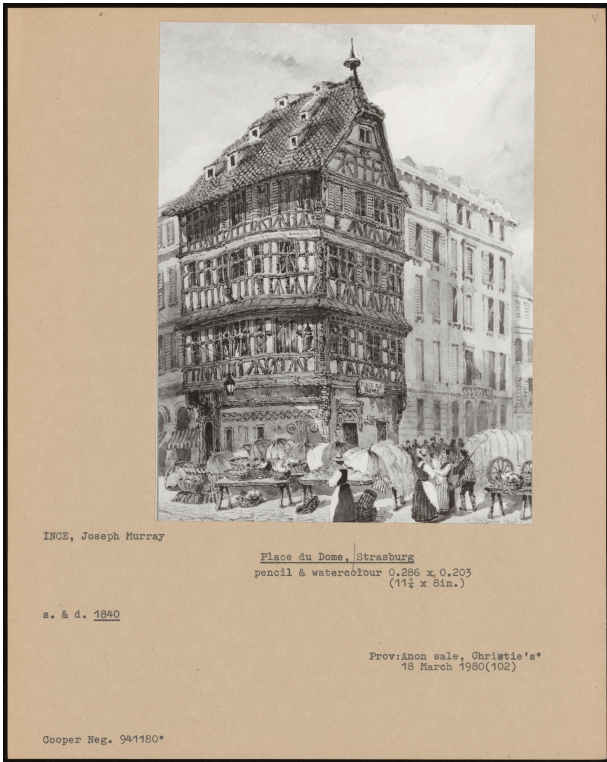

# Basic Detail Report

**PA-F07955-0047**

**Title**

Place Du Dome, Strasbourg

**Dimensions**

0.286 x 0.203 (11 1/4 x 8 inches)

**Date**

1840