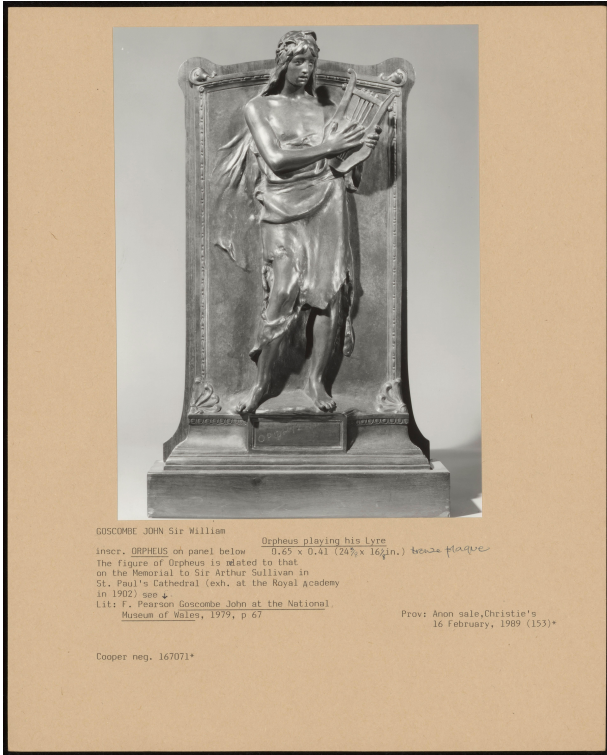

Basic Detail Report

PA-F00197-0005

Title

Orpheus Playing His Lyre

Dimensions

0.65 x 0.41 (24 5/8 x 16 1/8 inches)

Inscription

Inscribed ORPHEUS on panel below The figure of Orpheus is related to that on the Memorial to Sir Arthur Sullivan in St. Paul's Cathedral

Provenance

Anonymous sale, Christie's, 16 February 1989 (153)

Exhibition history

Exhibited at the Royal Academy of Arts, in 1902

Publication history

F. Pearson Goscombe John at the National Museum of WALES, 1979, p. 67