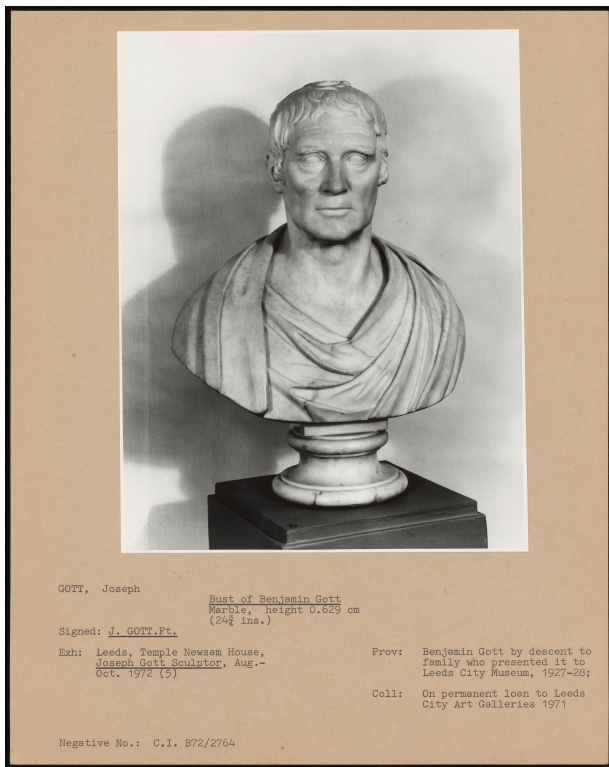

Basic Detail Report

PA-F00204-0005

Title

Bust of Benjamin Gott

Dimensions

height 0.629 cm (24 3/4 inches)

Inscription

Signed: J. GOTT. FT.

Provenance

Benjamin Gott by descent to family who presented it to Leeds City Museum, 1927-28; On permanent loan to Leeds City Art Galleries 1971

Exhibition history

Leeds, Temple Newsam House, Joseph Gott Sculptor, August-October 1972 (5)