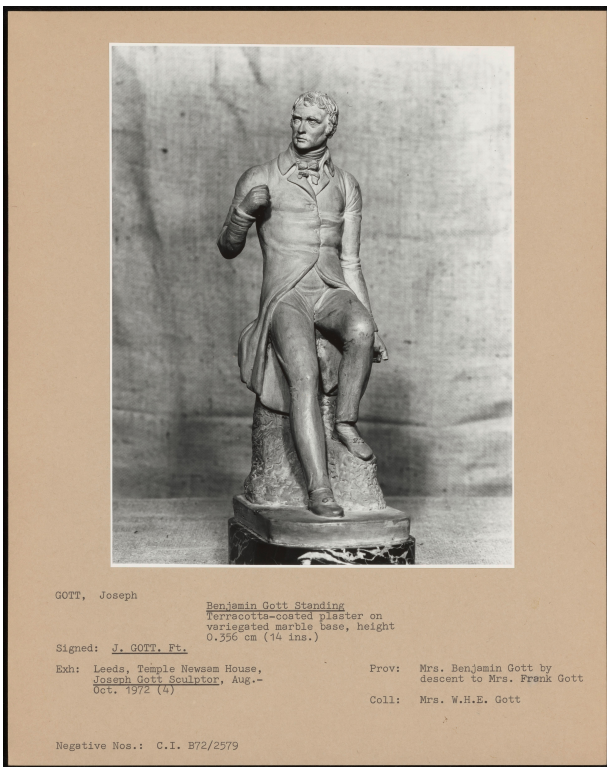

Basic Detail Report

GOTT, Joseph

Signed: J. GOTT. Ft.

Exh: Leeds, Temple Newsam House,
Joseph Gott Sculptor, Aug.-
Oct. 1972 (4)

Prov: Mrs. Benjamin Gott by
descent to Mrs. Frank Gott
Coll: Mrs. W.H.E. Gott

Negative Nos.: C.I. B72/2579

PA-F00204-0009

Title

Benjamin Gott Standing

Dimensions

height 0.356 cm (14 inches)

Inscription

Signed: J. GOTT. Ft.

Provenance

Mrs Benjamin Gott by descent to Mrs Frank Gott; Mrs W. H. E. Gott

Exhibition history

Leeds, Temple Newsam House, Joseph Gott Sculptor, August-October 1972 (4)