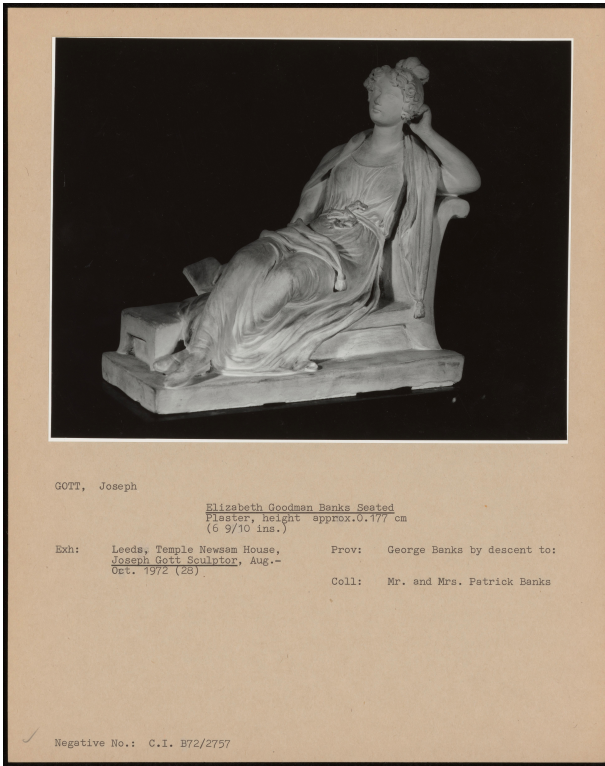

Basic Detail Report

PA-F00204-0023

Title

Elizabeth Goodman Banks Seated

Dimensions

height approx. 0.177 cm (6 9/10 inches)

Provenance

George Banks by descent to ; Mr And Mrs Patrick Banks

Exhibition history

Leeds, Temple Newsam House, Joseph Gott Sculptor, August-
October 1972 (28)