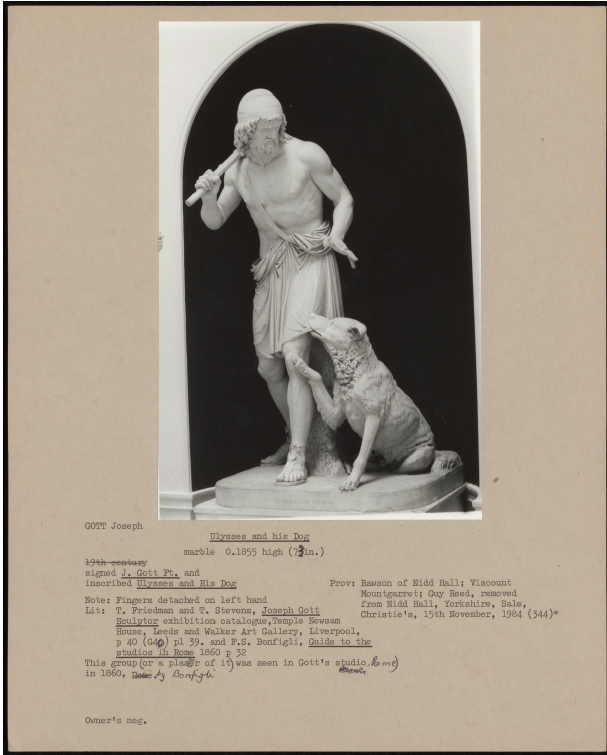

# Basic Detail Report

**PA-F00204-0083**

**Title**

Ulysses and His Dog

**Dimensions**

0.1855 high (7 inches)

**Inscription**

Signed J. Gott Ft. And inscribed Ulysses and His Dog

**Provenance**

Rawson of Nidd Hall; Viscount Mountgarret; Guy Reed, removed from Nidd Hall, Yorkshire, sale, Christie's, 15 November 1984 (344)

**Publication history**

T. Friedman and T. Stevens, Joseph Gott Sculptor exhibition catalogue, Temple Newsam House, Leeds and Walker Art Gallery, Liverpool, p. 40 (G40) pl 39. And F. S. Bonfigli, Guide to the studios in Rome 1860 p. 32