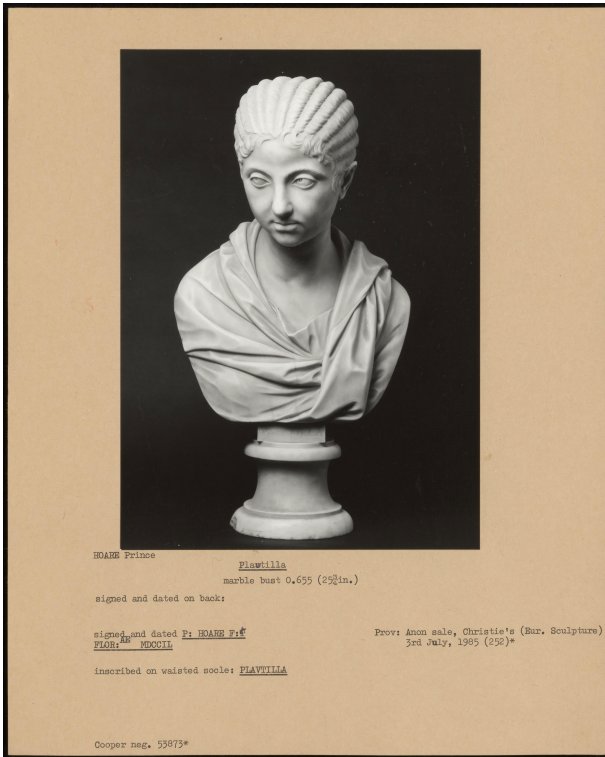

Basic Detail Report

PA-F00216-0017

Title
Plautilla

Dimensions
0.655 (25 3/4 inches)

Date
1749

Inscription
Signed and dated on back: ; signed and dated P: HOARE F:
FLOR: AE MDCCIL; inscribed on waisted socle: PLAVILLA