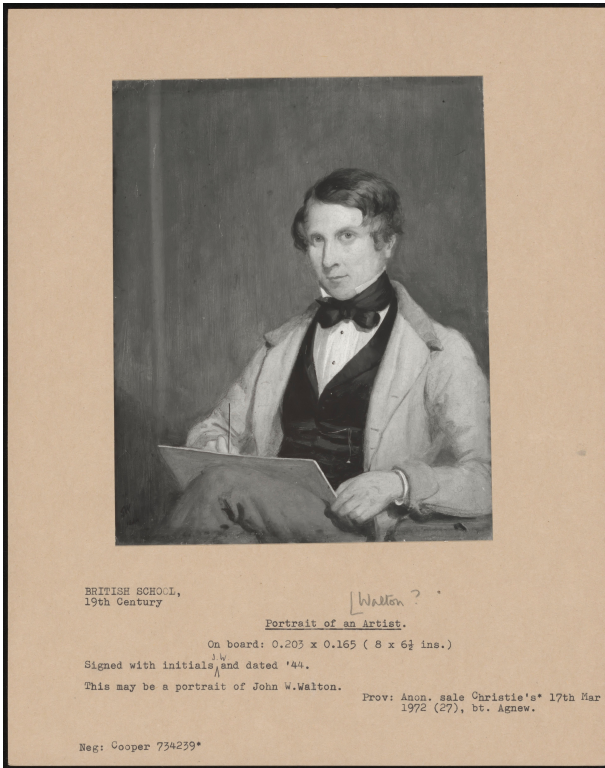

Basic Detail Report

PA-F00908-0031

Title

Portrait Of An Artist

Dimensions

0.203 x 0.165 (8 x 6 1/2 inches)

Date

19th century

Inscription

Signed with initials J. W and dated "44.

Provenance

Anonymous sale, Christie's, 17 March 1972 (27), bought Agnew's