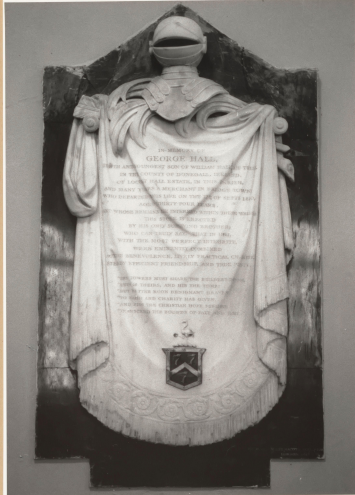

Basic Detail Report

PA-F01178-0019

Title

St George's Parish Church Nave, North Wall; Monument To George Hall, D 12 Sept 1810

Dimensions

Ca. 1.3 x 0.85

Date

1813

Inscription

Inscribed: RICHARD WESTMACOTT SCULPTOR / LONDON, 1813

Provenance

Barbados

BARBADOS

St. George's Parish Church
nave, north wall

WESTMACOTT Richard

neg. J. Coufu