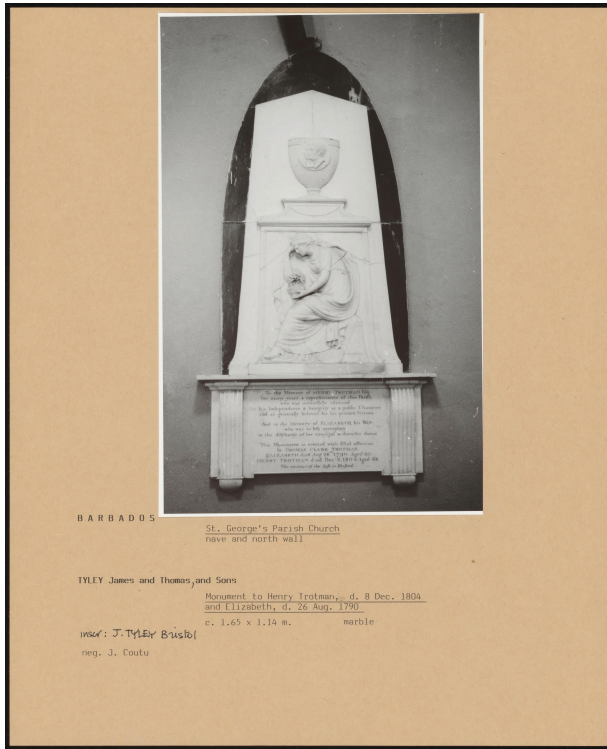

Basic Detail Report

PA-F01178-0035

Title

St George's Parish Church Nave And North Wall; Monument To Henry Trotman, D 8 Dec 1804 And Elizabeth, D 8 Dec 1804

Dimensions

Ca. 1. 65 x 1. 14 m.

Date

1790