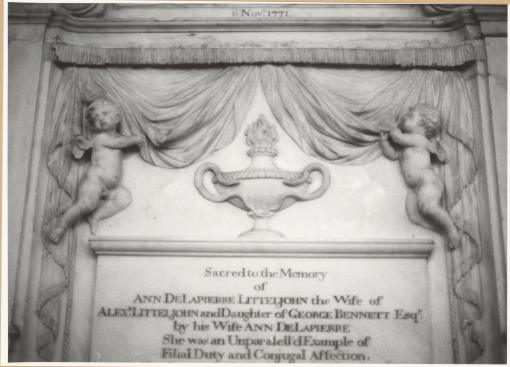

Basic Detail Report

PA-F01185-0041

Title
PA-F01185-0041

J A M A I C A Halfway Tree

St. Andrew's Parish Church
nave west wall

ALLEN SEFFERIN ?

neg. J. Coudu