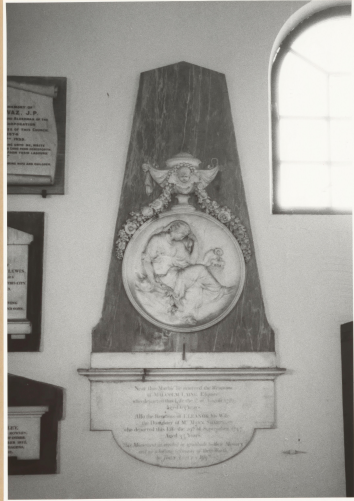

Basic Detail Report

PA-F01187-0041

Title
PA-F01187-0041

J A M A I C A Kingston

BACON, John the Elder

inscr. J. Bacon R.A. Sculptor London 1794

Neg. J. Coult