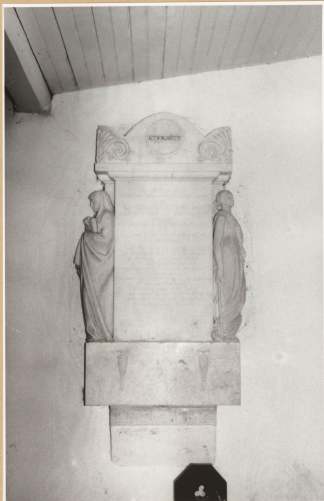

PA-F01188-0021

Title
PA-F01188-0021

J A M A I C A, Lucea
Hanover Parish Church
north aisle, north wall

FLAXMAN John
Monument to Simon Clarke d. 2 Nov. 1777
marble c. 1.60 x 0.91

inscr. Flaxman, London, 1799
neg. J.Doutu