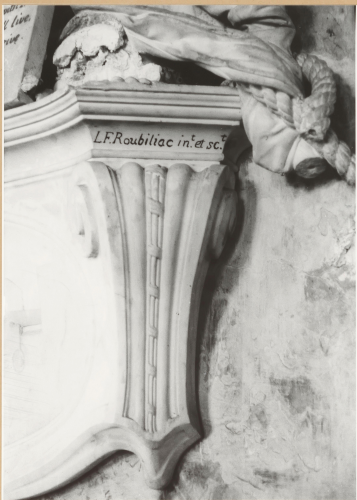

PA-F01192-0013

Title
PA-F01192-0013

J A M A I C A Port Royal St. Peter's Church
nave, north wall

ROUBILLAC Louis-François Monument to William Stapleton,
d. 17 May 1752
detail

neg. J. Coufu