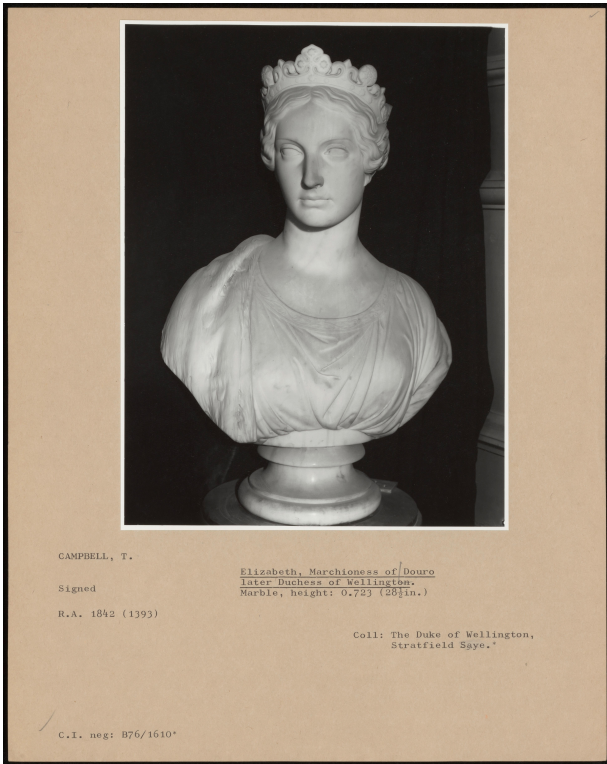

# Basic Detail Report

---

**PA-F01199-0009**

**Title**

Elizabeth, Marchioness Of Douro Later Duchess Of Wellington

**Dimensions**

0.723 (28 1/2 inches)

**Inscription**

Signed

**Provenance**

The Duke of Wellington, Stratfield Saye.

**Exhibition history**

Royal Academy of Arts 1842 (1393)