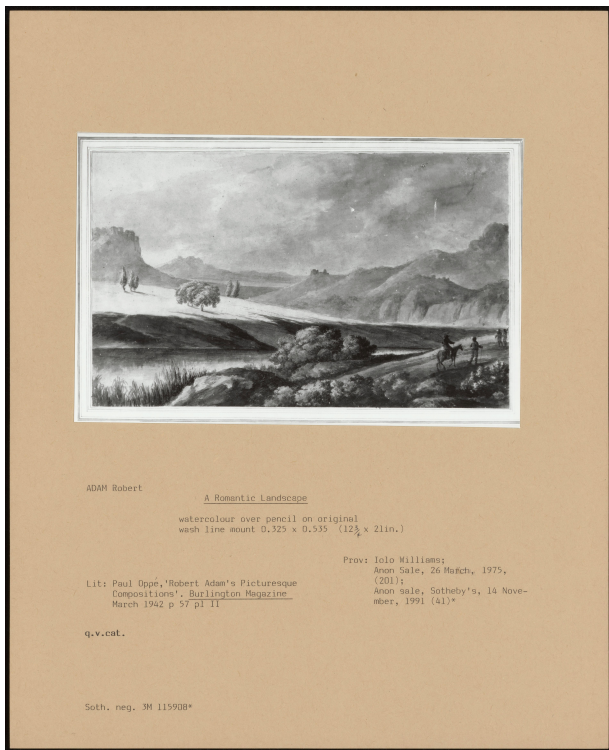

Basic Detail Report

PA-F06333-0015

Title

A Romantic Landscape

Dimensions

0.325 x 0.535 (12 3/4 x 21 inches)

Provenance

Iolo A. Williams (1890–1962); Anonymous sale, 26 March 1975, (201); Anonymous sale, Sotheby's, 14 November 1991 (41)