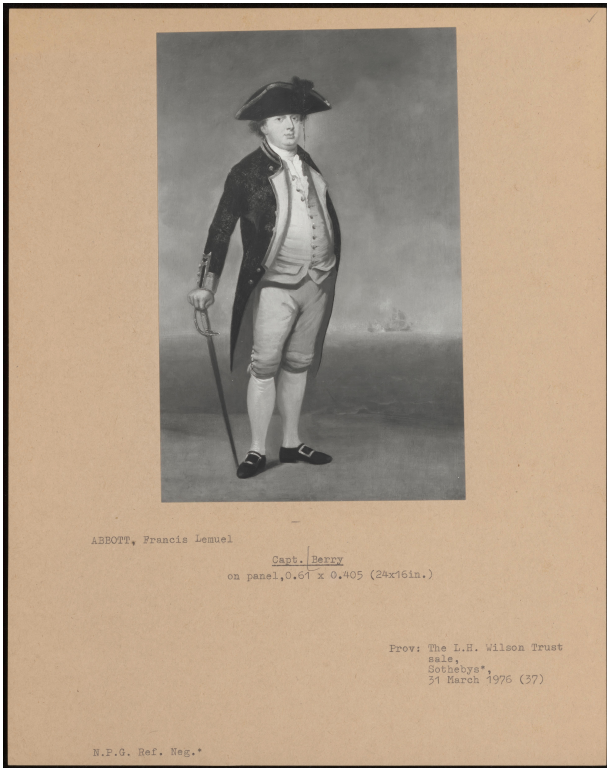

Basic Detail Report

PA-F06340-0009

Title
Capt Berry

Dimensions
0.61 x 0.405 (24 x 16 inches)

Provenance
The L. H. Wilson trust sale, Sotheby's, 31 March 1976 (37)