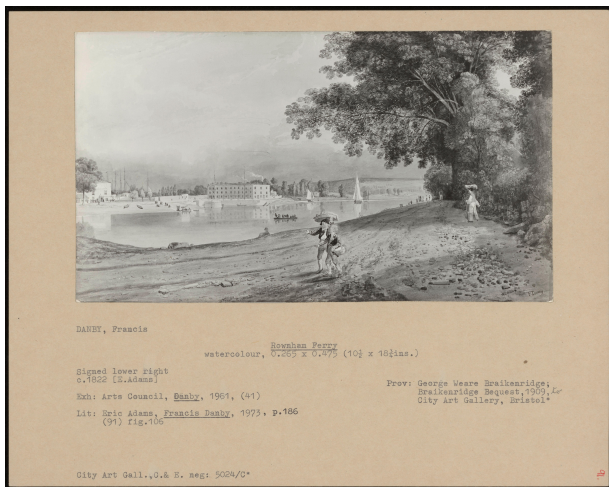

Basic Detail Report

PA-F06983-0027

Title

Rownham Ferry

Dimensions

0.265 x 0.475 (10 1/2 x 18 3/4 inches)

Date

ca. 1822

Inscription

Signed lower right

Provenance

George Weare Braikenridge; Braikenridge Bequest, 1909, to City Art Gallery, Bristol

Exhibition history

Arts Council, Danby, 1961, (41)

Publication history

Eric Adams, Francis Danby, 1973, p. 186 (91) fig. 106