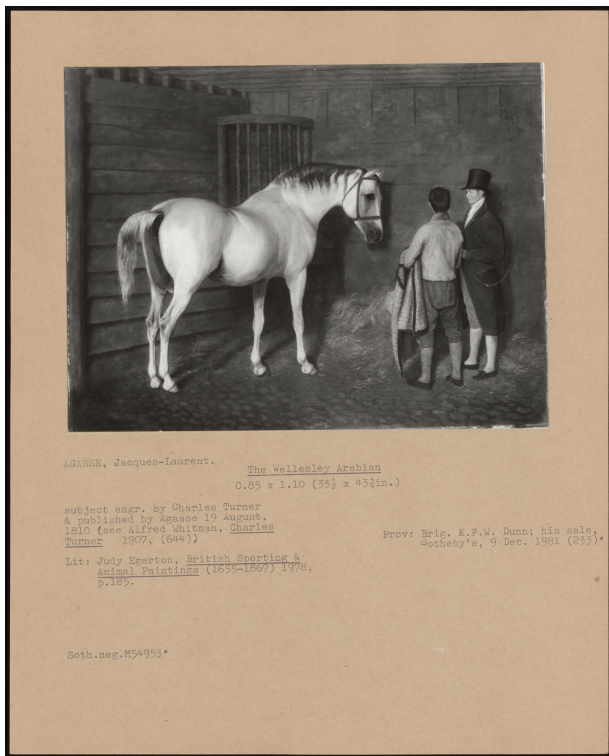

Basic Detail Report

PA-F07394-0045

Title

The Wellesley Arabian

Dimensions

0.85 x 1.10 (33 1/2 x 43 1/4 inches)

Provenance

Brig. K. F. W. Dunn; his sale, Sotheby's, 9 December 1981 (233)

Publication history

Judy Egerton, British Sporting and Animal Paintings (1655-1867)
1978, p. 185.