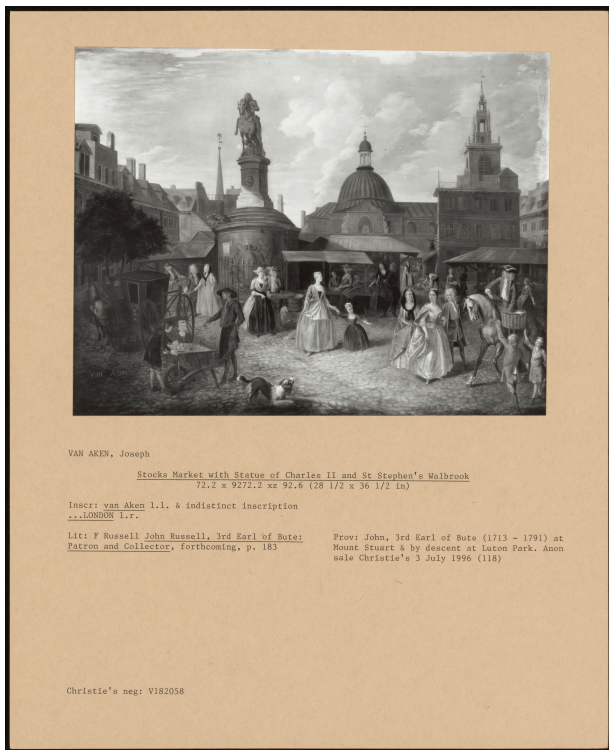

Basic Detail Report

VAN AKEN, Joseph

Christie's neg: V182058

PA-F07405-0015

Title

Stocks Market With Statue Of Charles Ii And St Stephen's Walbrook

Dimensions

72.2 x 9272.2 xz 92.6 (28 1/2 x 36 1/2 inches)

Inscription

Inscribed: van Aken I. L. And indistinct inscription . . . LONDON I. R.

Provenance

John, 3 Earl of Bute (1713 - 1791) at Mount Stuart & by descent at Luton Park; Anonymous sale, Christie's, 3 July 1996 (118)

Publication history

F Russell John Russell, 3rd Earl of Bute: Patron and Collector, forthcoming, p. 183