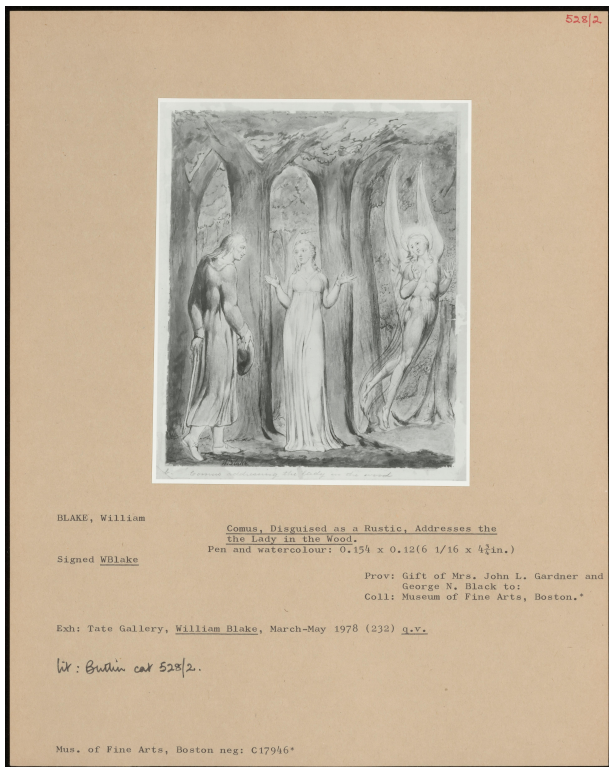

Basic Detail Report

PA-F08121-0029

Title

Comus, Disguised As A Rustic, Addresses The The Lady In The Wood.

Dimensions

0.154 x 0.12 (6 1/16 x 4 3/4 inches)

Inscription

Signed W. Blake

Provenance

Gift of Mrs John L. Gardner and George N. Black to Museum of Fine Arts, Boston

Exhibition history

Tate Gallery, William Blake, March-May 1978 (232)

Publication history

Butlin cat 528/2

BLAKE, William

Comus, Disguised as a Rustic, Addresses the
the Lady in the Wood.
Pen and watercolour: 0.154 x 0.12 (6 1/16 x 4 3/4 in.)

Signed WBlake

Exh: Tate Gallery, William Blake, March-May 1978 (232) q.v.

ix: Butlin cat 528/2.

Mus. of Fine Arts, Boston neg: C17946*