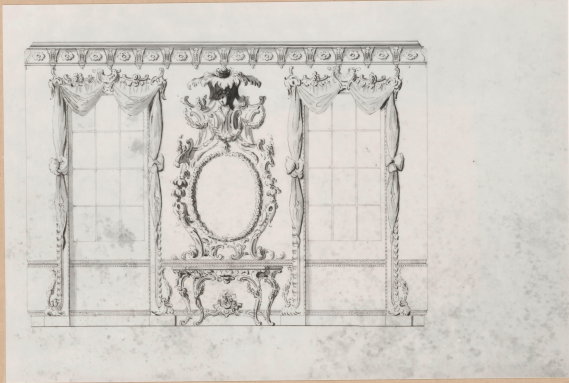

Basic Detail Report

PA-F00062-0005

Title

A Pier-Glass and Table Flanked By Two Windows

Dimensions

0. 324 x 0. 485 (12 4/3 x 19 1/8 inches)

Date

ca. 1760

Inscription

Inscribed; one of six drawings relating to the rebuilding of the Royal Fort, Bristol, to the designs of James Bridges

Provenance

Spinks 1982

BRISTOL: ROYAL FORT

PATY Thomas (or circles)

A Pier-Glass and Table flanked by
two windows

Inscribed

Coll: Spinks 1982

Spink neg.