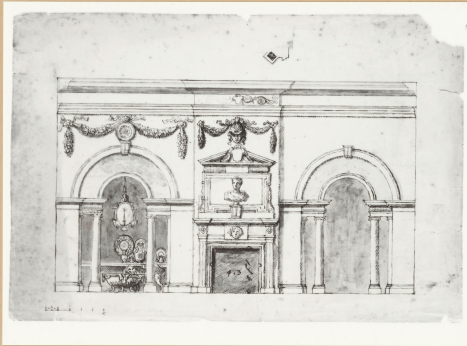

PA-F00069-0003

Title

Design For The Marble Parlour At Houghton Hall

Dimensions

0.26 x 0.38 (10 1/4 x 15 inches)

Provenance

Anonymous sale, Sotheby's, 1 April 1993 (37)

KENT William Design for the Marble Parlour at Houghton Hall
pen and grey and brown ink with brown wash
0.26 x 0.38 (10 1/4 x 15in.)

q.v. cat.

Soth. neg. 3M 120410*